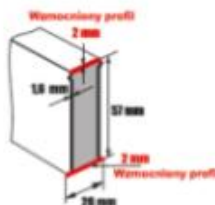

Poziomica SPIRIT z magnesem  
SPIRIT level with magnet

Index	L [cm]	h max. [m]
KA779-40M-40	40	10/60
KA779-40M-60	60	10/60
KA779-40M-80	80	10/60
KA779-40M-100	100	10/60
KA779-40M-120	120	10/60
KA779-40M-150	150	6/30
KA779-40M-200	200	6/30

Frezowana płaszczyzna pomiarowa do rozmiaru 120 cm / face-milled to a size measuring 120 cm

Wzmocniony profil

KA779-40M-40	KAPRO LIBELA SPIRIT MAGNETNA 40 CM	1,380.00
KA779-40M-60	KAPRO LIBELA SPIRIT MAGNETNA 60 CM	1,380.00
KA779-40M-80	KAPRO LIBELA SPIRIT MAGNETNA 80 CM	1,611.00
KA779-40M-100	KAPRO LIBELA SPIRIT MAGNETNA 100 CM	1,879.00
KA779-40M-120	KAPRO LIBELA SPIRIT MAGNETNA 120 CM	2,537.00
KA779-40M-150	KAPRO LIBELA SPIRIT MAGNETNA 150 CM	2,992.00
KA779-40M-200	KAPRO LIBELA SPIRIT MAGNETNA 200 CM	3,390.00

Poziomica  
Level

Index	L [cm]	— / —
C2301	40	10/50
C2302	60	10/50
C2303	80	10/50
C2304	100	10/50
C2305	120	10/50
C2306	150	6/30
C2307	180	6/30
C2308	200	6/30

C2301	LIBELA RICHMANN 40 CM MADE BY KAPRO	939.00
C2302	LIBELA RICHMANN 60 CM MADE BY KAPRO	1310.00
C2303	LIBELA RICHMANN 80 CM MADE BY KAPRO	1531.00
C2304	LIBELA RICHMANN 100 CM MADE BY KAPRO	1690.00
C2305	LIBELA RICHMANN 120 CM MADE BY KAPRO	1990.00
C2306	LIBELA RICHMANN 150 CM MADE BY KAPRO	2470.00
C2307	LIBELA RICHMANN 180 CM MADE BY KAPRO	2990.00
C2308	LIBELA RICHMANN 200 CM MADE BY KAPRO	3290.00