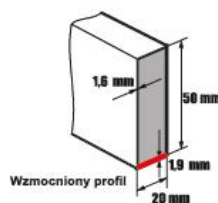

Index	L [cm]	h max. [m]
KA779-40M-40	40	10/60
KA779-40M-60	60	10/60
KA779-40M-80	80	10/60
KA779-40M-100	100	10/60
KA779-40M-120	120	10/60
KA779-40M-150	150	6/30
KA779-40M-200	200	6/30

Frezowana płaszczyzna pomiarowa do rozmiaru 120 cm / face-milled to a size measuring 120 cm

Wzmocniony profil